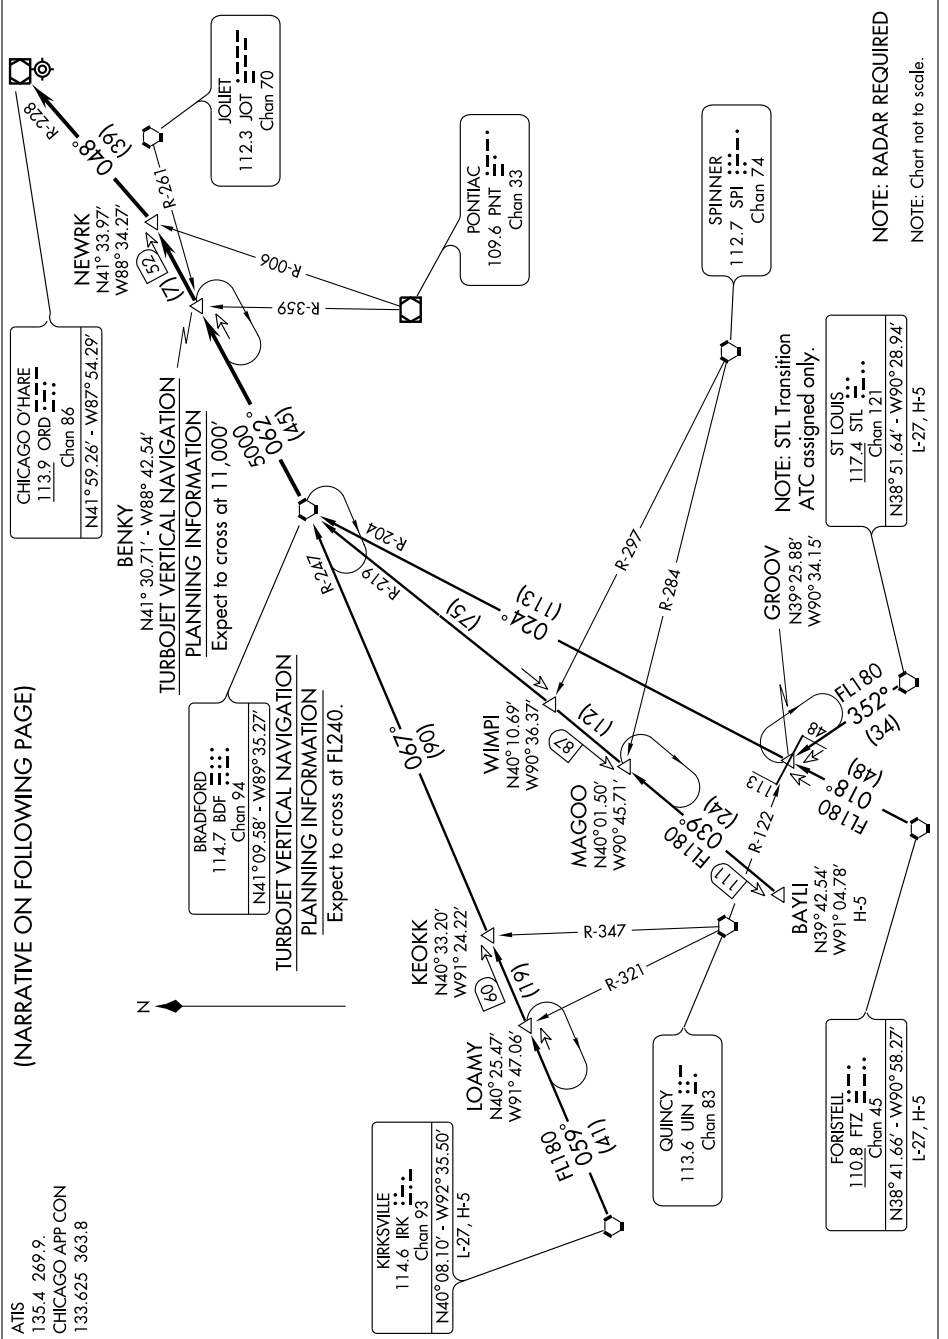

# BRADFORD FIVE ARRIVAL

ST-166 (FAA)

CHICAGO O'HARE INTL  
CHICAGO, ILLINOIS

EC-3, 09 APR 2009 to 07 MAY 2009

(NARRATIVE ON FOLLOWING PAGE)

ATIS  
135.4 269.9  
CHICAGO APP CON  
133.625 363.8

# BRADFORD FIVE ARRIVAL

(BDF.BDF5) 08325

CHICAGO, ILLINOIS  
CHICAGO O'HARE INTL

EC-3, 09 APR 2009 to 07 MAY 2009